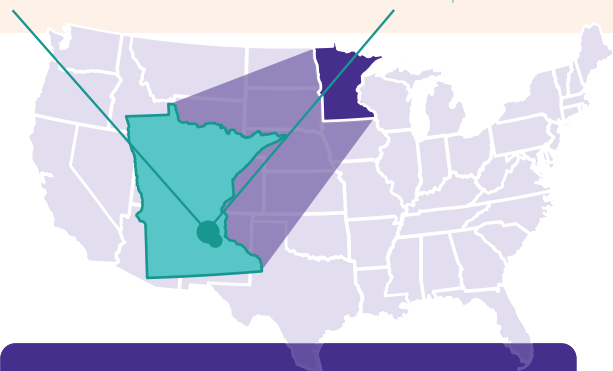

SPORTS AND ARTS

St. Croix participates in over a dozen interscholastic sports such as softball, bowling, and ice hockey.

Many students choose to join one of Saint Croix's performing arts groups and participate in events such as the Snow Fest Talent Show.

DORMITORIES AND STUDENT LIFE

The 30-acre lakefront campus is located five minutes from downtown Saint Paul and its many boutiques, shops, and restaurants. Student residences are fully equipped with double room dormitories, a full cafeteria, laundry, and a computer lab.

UNIVERSITY ACCEPTANCE RATE 95%

Partial List of University Acceptances: Boston College, Cornell University, Columbia College, Clark University, Carnegie Mellon University, Florida Institute of Technology, Harvard University, Indiana University, Massachusetts Institute of Technology (MIT), Marquette University, New York University, Ohio State University, Pennsylvania State University, Pepperdine University, Purdue University, Syracuse University, University of Michigan, University of Washington, University of Wisconsin, University of Texas, University of Washington, University of Notre Dame, University of San Francisco, University of California, Washington State University

OPTIONS AVAILABLE

Foreign Languages Chinese, German, Latin, Spanish

Advanced Placement Courses Calculus AB, Calculus BC, Chemistry, English Literature and Composition, English Language and Composition, Music Theory, Physics 1, Physics 2, Psychology, US History

Arts Ceramics, Drama and Performing Arts, Fundamentals of Art, Fundamentals of Drawing, Honors Choir, Jazz Band, Lettering and Printmaking, Painting, Sculpture

Athletics Boys

Fall Cross Country, Football, Soccer

Winter Basketball, Dance, Ice Hockey, Wrestling

Spring Baseball, Golf, Tennis, Track and Field

Athletics Girls

Fall Cross Country, Soccer, Tennis, Volleyball

Winter Basketball, Dance, Ice Hockey

Spring Golf, Softball, Track and Field

Extracurricular Activities Business Club, Chamber Brass, Chapel Band, Chapel Players, Math Team, Model United Nations, National Honor Society, Peer Leadership, Robotics Team, Speech Team, Student Newspaper, Yearbook, Youth in Government

ESL Available/Level YES